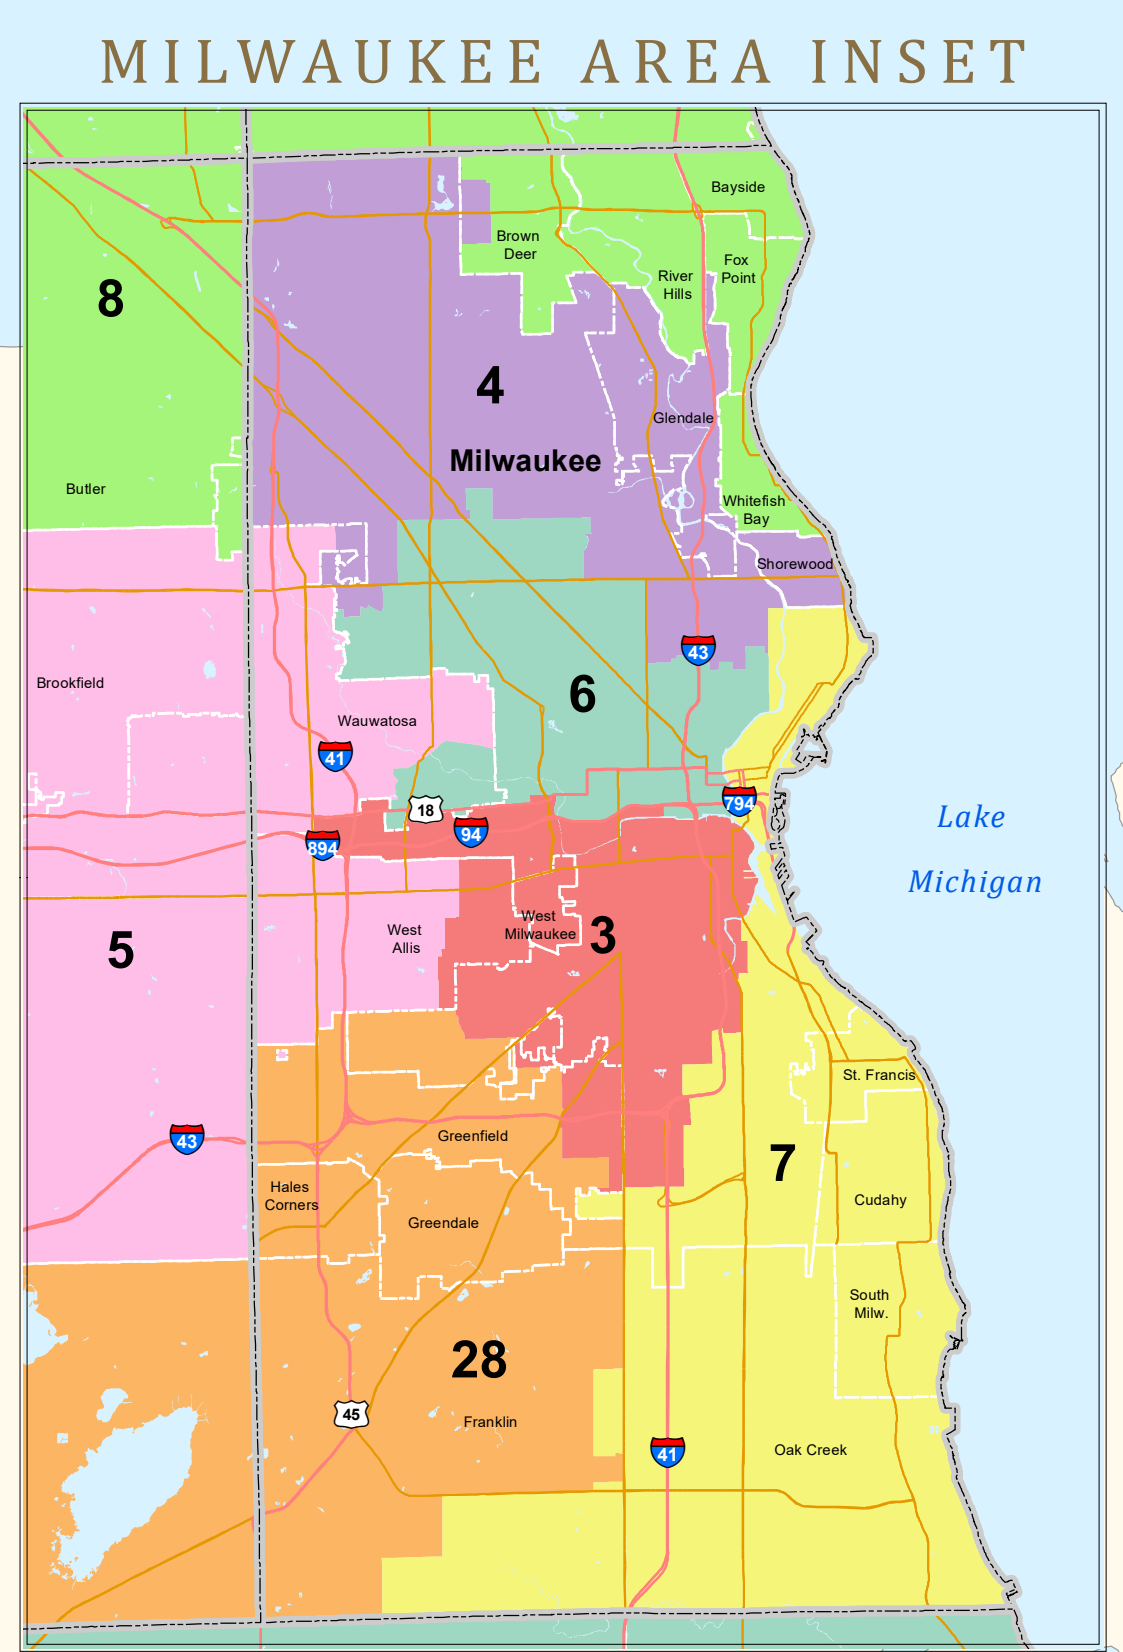

Senate Districts

STATE OF WISCONSIN

2023

2023 - 2024 WISCONSIN SENATORS

(1) André Jacque	(12) Mary Felzkowski	(23) Jesse James
(2) Robert Cowles	(13) John Jagler	(24) Patrick Testin
(3) Tim Carpenter	(14) Joan Ballweg	(25) Romaine Quinn
(4) Lena Taylor	(15) Mark Spreitzer	(26) Kelda Roys
(5) Rob Hutton	(16) Melissa Agard	(27) Dianne Hesselbein
(6) LaTonya Johnson	(17) Howard Marklein	(28) Julian Bradley
(7) Chris Larson	(18) Dan Feyen	(29) Cory Tomczyk
(8) Dan Knodl	(19) Rachael Cabral-Guevara	(30) Eric Wimberger
(9) Devin LeMahieu	(20) Duey Stroebel	(31) Jeff Smith
(10) Rob Stafsholt	(21) Van Wanggaard	(32) Brad Pfaff
(11) Stephen Nass	(22) Robert Wirch	(33) Chris Kapenga