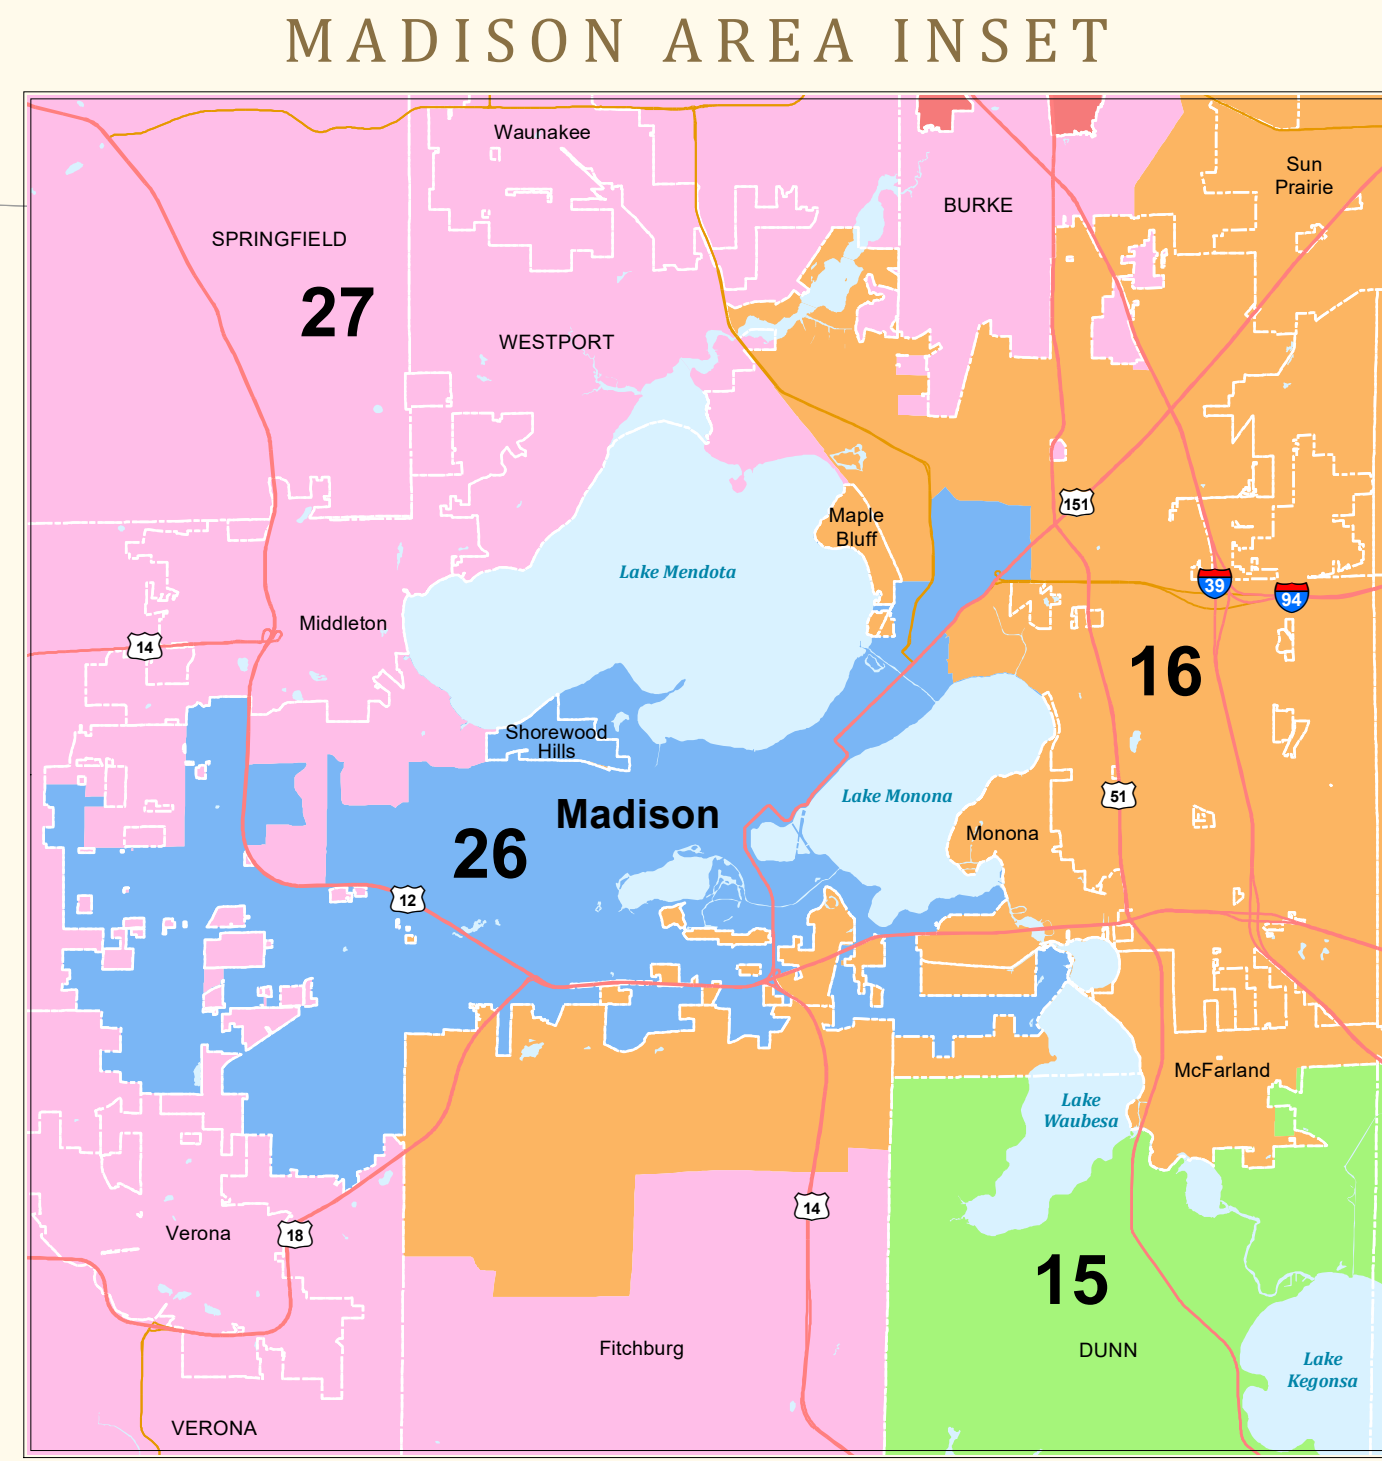

Senate Districts

STATE OF WISCONSIN

2023

2023 - 2024 WISCONSIN SENATORS

(1) André Jacque	(12) Mary Felzkowski	(23) Jesse James
(2) Robert Cowles	(13) John Jagler	(24) Patrick Testin
(3) Tim Carpenter	(14) Joan Ballweg	(25) Romaine Quinn
(4) Lena Taylor	(15) Mark Spreitzer	(26) Kelda Roys
(5) Rob Hutton	(16) Melissa Agard	(27) Dianne Hesselbein
(6) LaTonya Johnson	(17) Howard Marklein	(28) Julian Bradley
(7) Chris Larson	(18) Dan Feyen	(29) Cory Tomczyk
(8) Dan Knodl	(19) Rachael Cabral-Guevara	(30) Eric Wimberger
(9) Devin LeMahieu	(20) Duey Stroebel	(31) Jeff Smith
(10) Rob Stafsholt	(21) Van Wanggaard	(32) Brad Pfaff
(11) Stephen Nass	(22) Robert Wirch	(33) Chris Kapenga