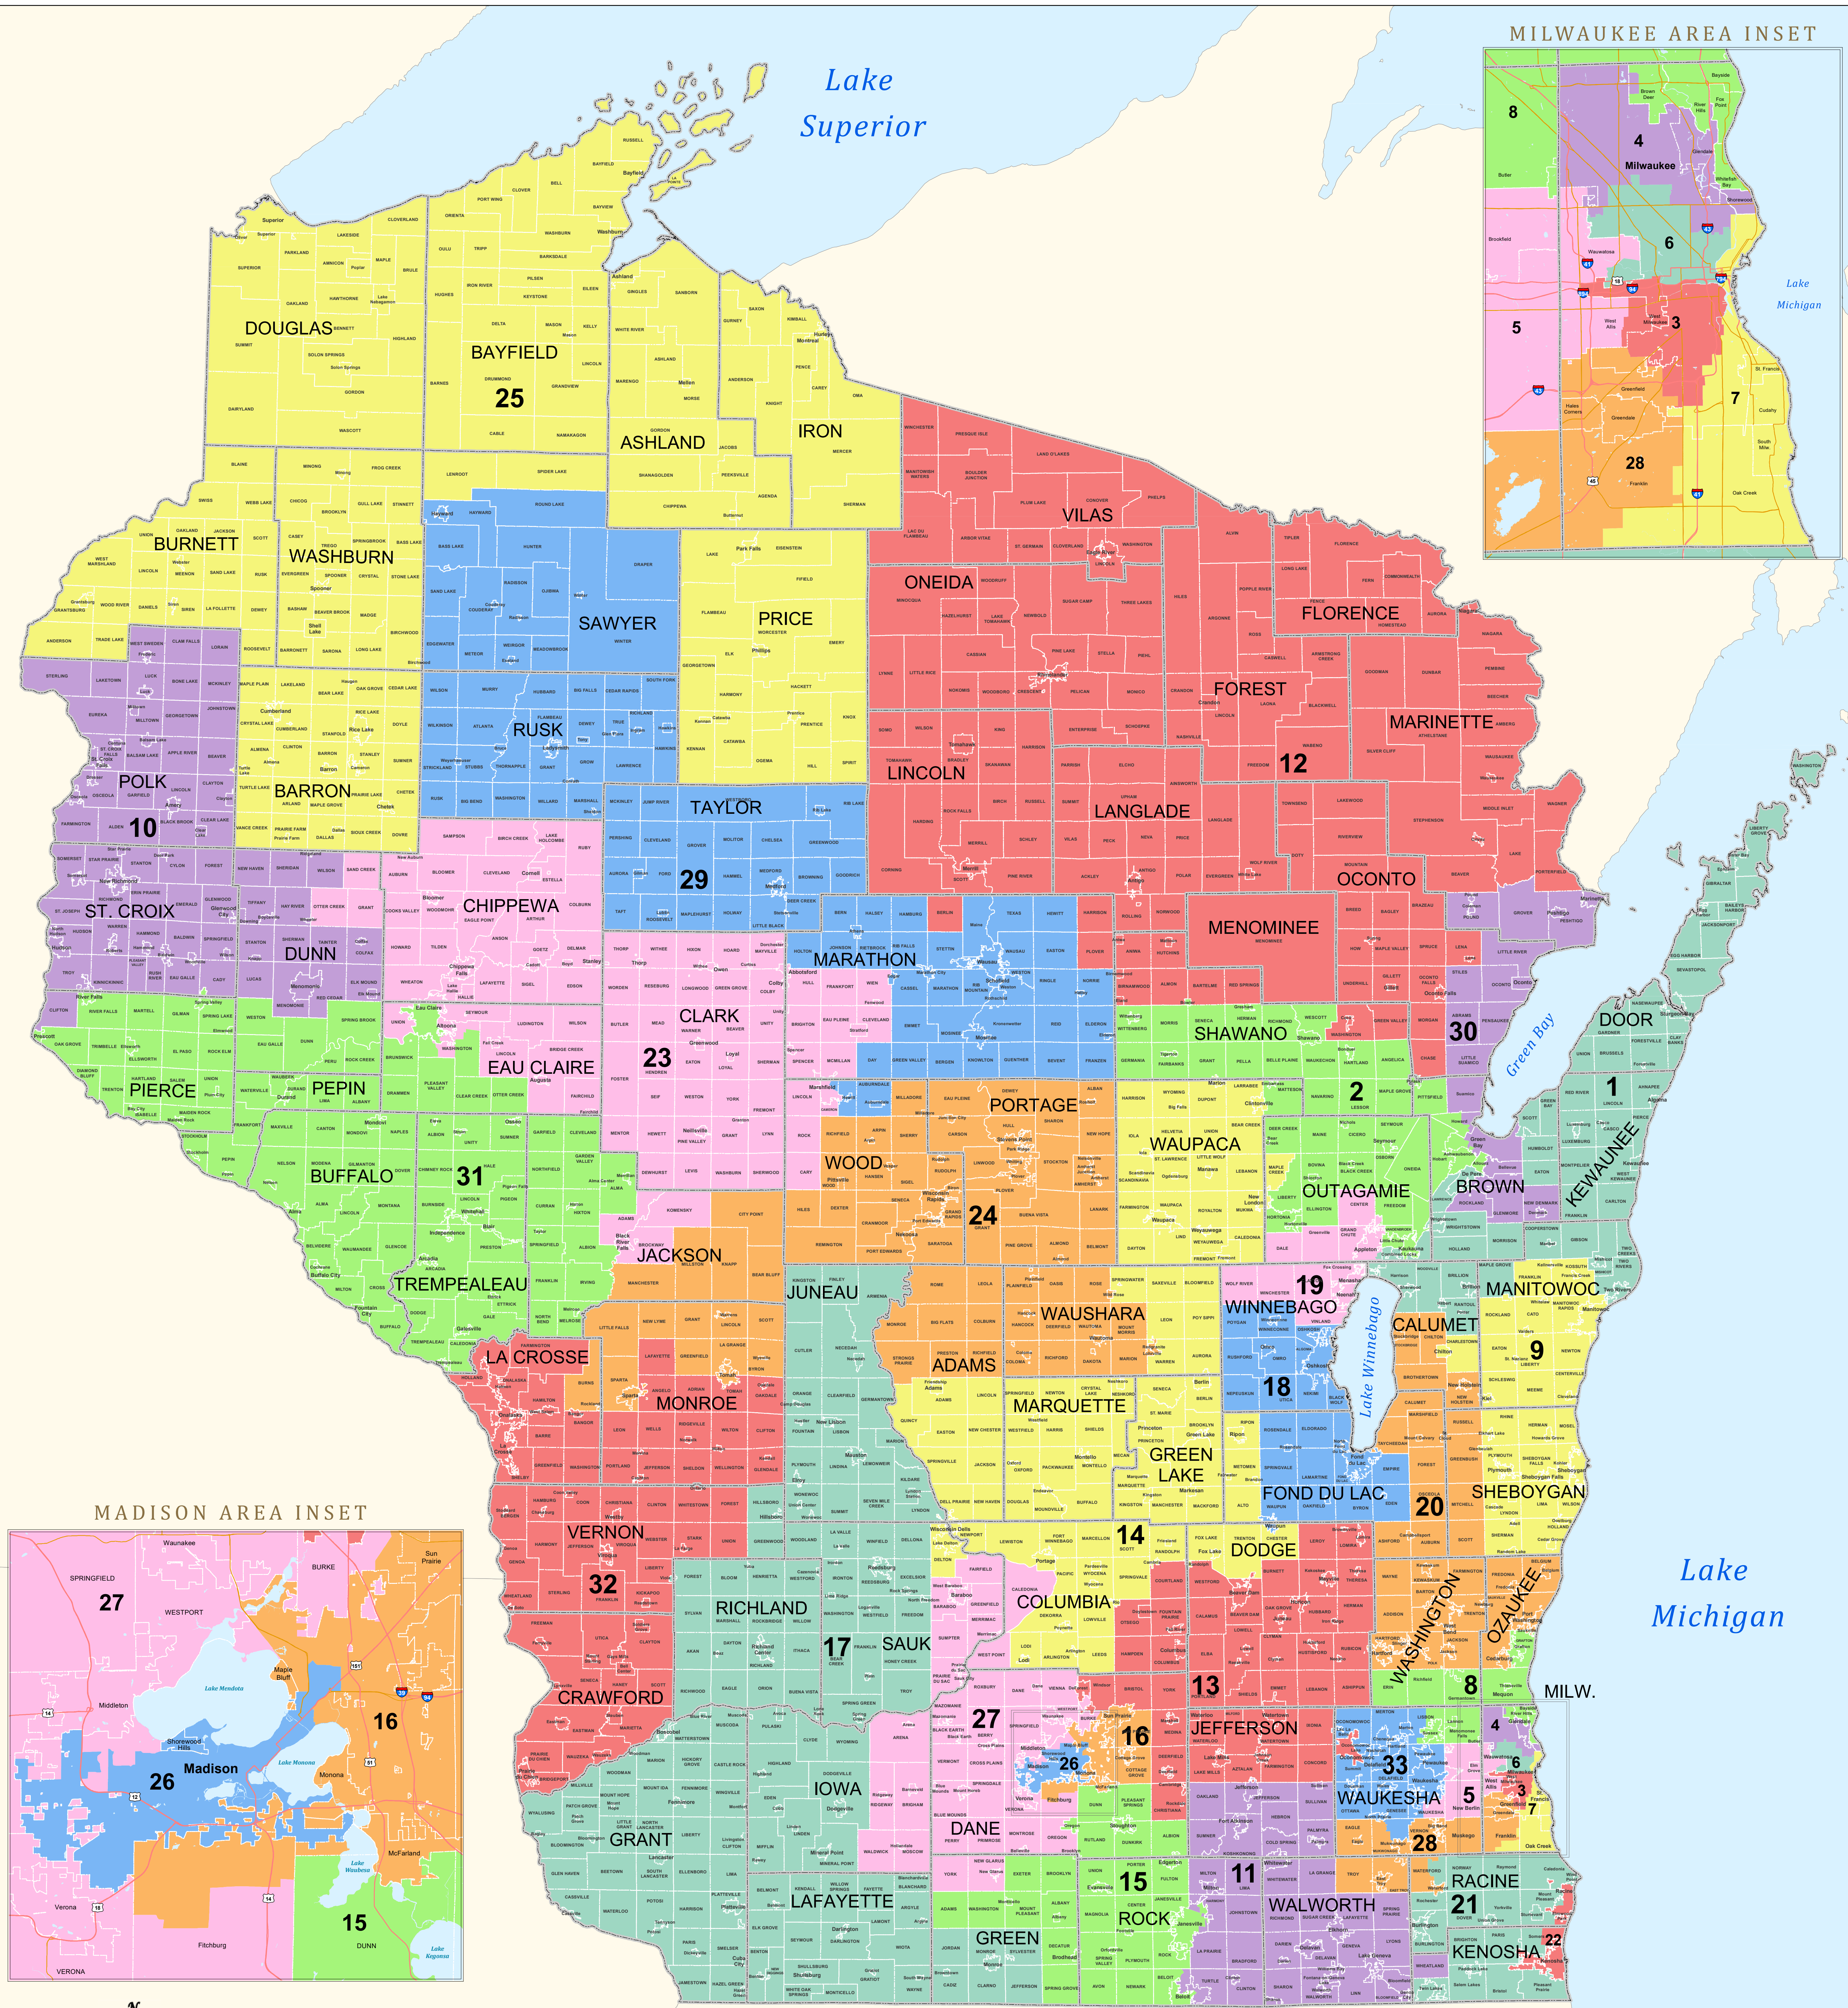

Senate Districts

STATE OF WISCONSIN

2023

2023 - 2024 WISCONSIN SENATORS

(1) André Jacque	(12) Mary Felzkowski	(23) Jesse James
(2) Robert Cowles	(13) John Jagler	(24) Patrick Testin
(3) Tim Carpenter	(14) Joan Ballweg	(25) Romaine Quinn
(4) Lena Taylor	(15) Mark Spreitzer	(26) Kelda Roys
(5) Rob Hutton	(16) Melissa Agard	(27) Dianne Hesselbein
(6) LaTonya Johnson	(17) Howard Marklein	(28) Julian Bradley
(7) Chris Larson	(18) Dan Feyen	(29) Cory Tomczyk
(8) Dan Knodl	(19) Rachael Cabral-Guevara	(30) Eric Wimberger
(9) Devin LeMahieu	(20) Duey Stroebel	(31) Jeff Smith
(10) Rob Stafsholt	(21) Van Wanggaard	(32) Brad Pfaff
(11) Stephen Nass	(22) Robert Wirch	(33) Chris Kapenga